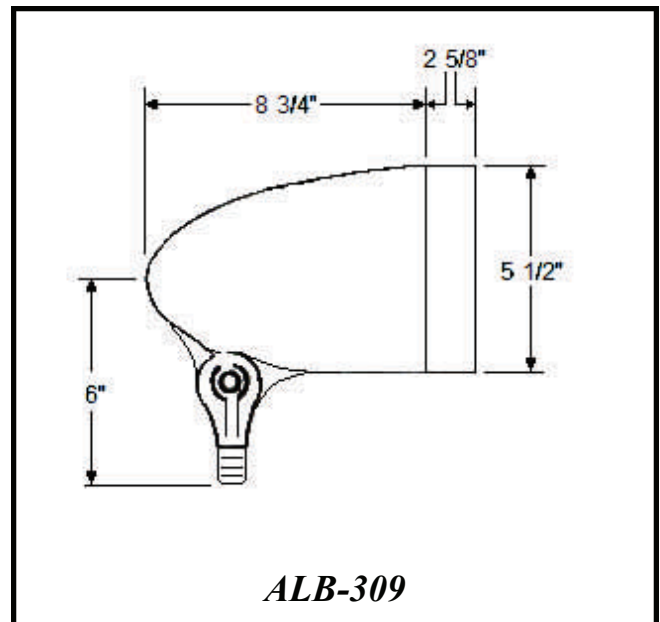

SOCKET

Medium base high temperature pulse rated glazed porcelain.

Dimensions are subject to change without notice