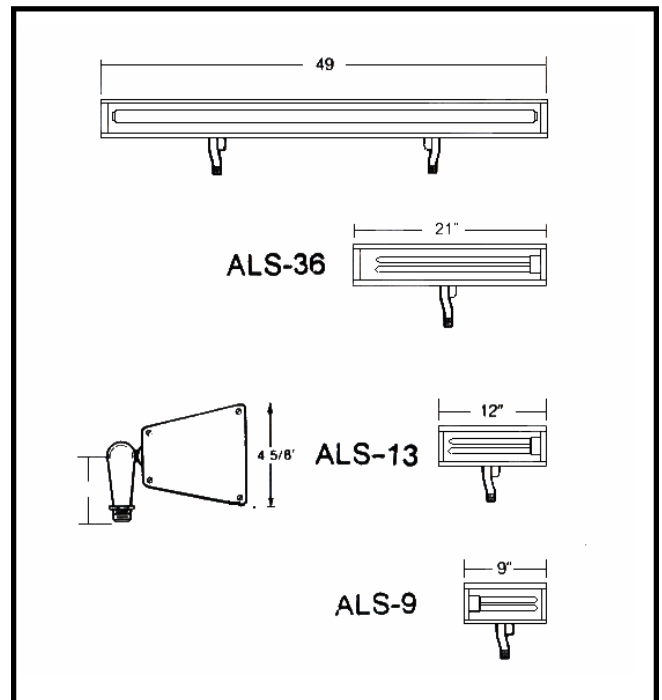

SOCKET

Heavy duty molded plastic for PL lamps

Dimensions are subject to change without notice