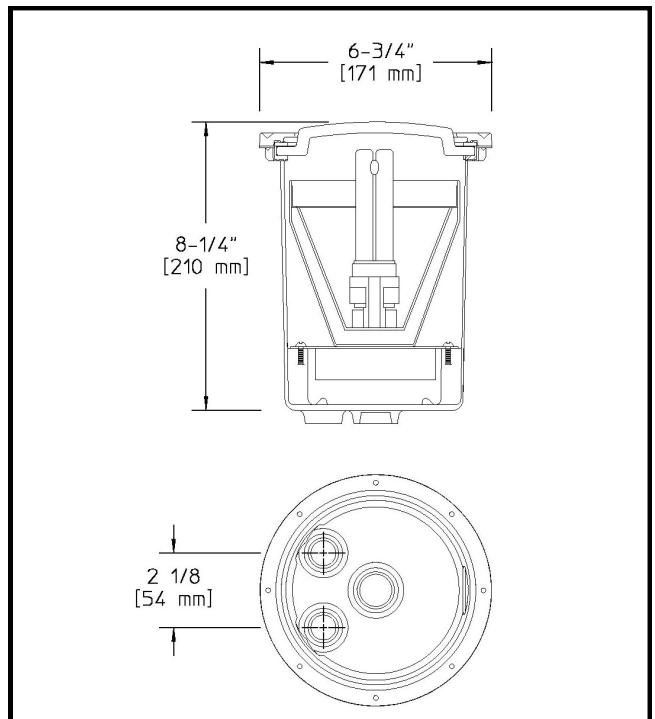

FINISH

Dark bronze Powdercoat.

Dimensions subject to change without notice

2302 PARKSIDE AVENUE
IRVING TEXAS 75061

PHONE: 972-986-5606
FAX: 972-790-3665

WWW.ADRAELECTRICPRODUCTS.COM