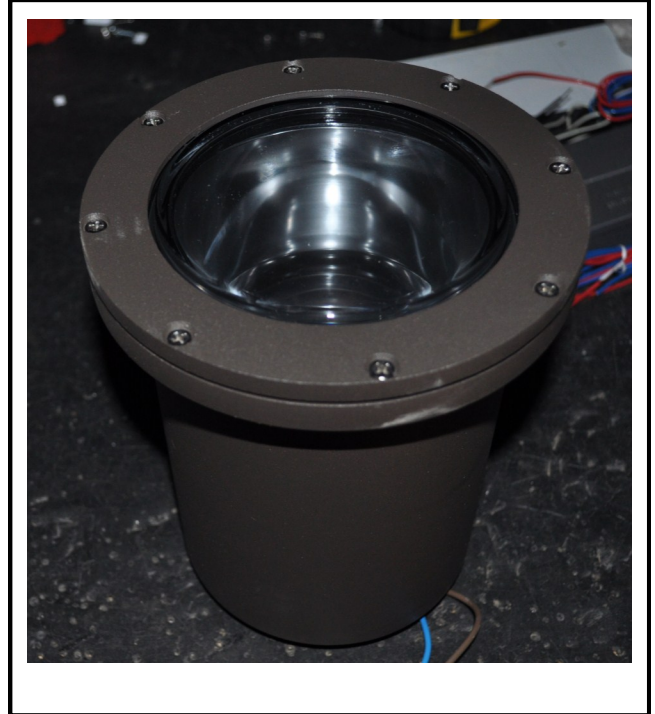

FINISH

Dark bronze Powdercoat.

Dimensions subject to change without notice

2302 PARKSIDE AVENUE
IRVING TEXAS 75061

PHONE: 972-986-5606
FAX: 972-790-3665

WWW.ADRAELECTRICPRODUCTS.COM