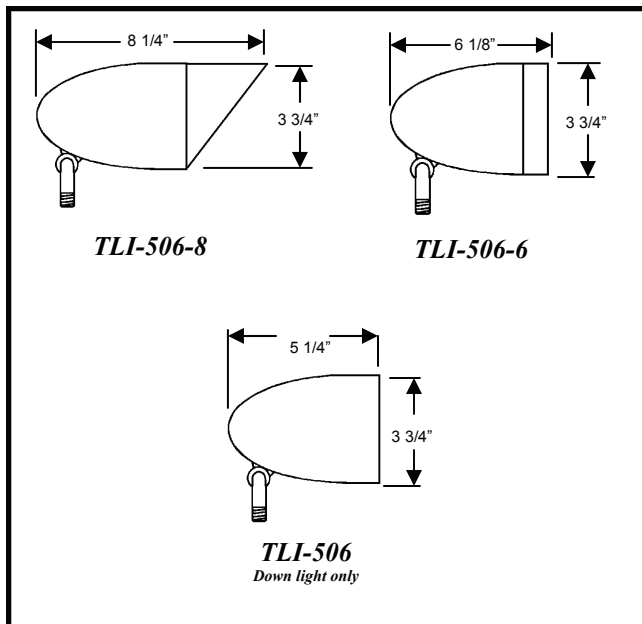

SOCKET

Medium base or BI Pin high temperature pulse rated glazed porcelain.

Dimensions are subject to change without notice